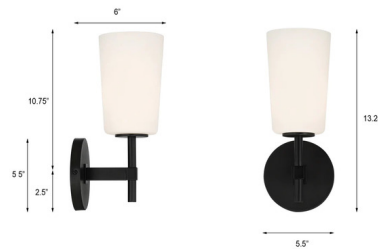

## Colton Wall Sconce

By Crystorama

### Description

The Colton Wall Sconce adds a timeless look to your interior space. The smooth steel frame is topped with clean glass, casting warm shadows across your room.

Shown in black / white

### Specifications

COLOR . . . . . White  
BODY FINISH . . . . . Black  
WATTAGE . . . . . 100W  
DIMMER . . . . . Standard 120V  
DIMENSIONS . . . . . 5.5"W x 13.25"H x 6"D  
BULB NOT INCLUDED . . . . . 1 x A19/Medium (E26)/100W/120V Incandescent  
OTHER BULB OPTIONS . . . . . 1 x A19/Medium (E26)/120V LED  
COUNTRY OF ORIGIN . . . . . China

### Technical Information

PRODUCT DIMENSIONS . . . . . Backplate: 5.5" Diameter

CLICK TO VIEW PRODUCT

Notes: