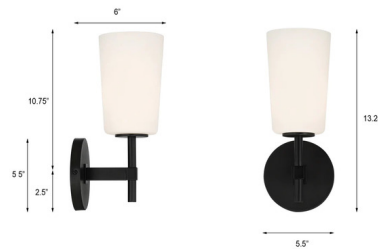

By Crystorama

Description

The Colton Wall Sconce adds a timeless look to your interior space. The smooth steel frame is topped with clean glass, casting warm shadows across your room.

Shown in black / white

Specifications

COLOR White
BODY FINISH Black
WATTAGE 100W
DIMMER Standard 120V
DIMENSIONS 5.5"W x 13.25"H x 6"D
BULB NOT INCLUDED 1 x A19/Medium (E26)/100W/120V Incandescent
OTHER BULB OPTIONS 1 x A19/Medium (E26)/120V LED
COUNTRY OF ORIGIN China

Technical Information

PRODUCT DIMENSIONS Backplate: 5.5" Diameter

CLICK TO VIEW PRODUCT

Notes: