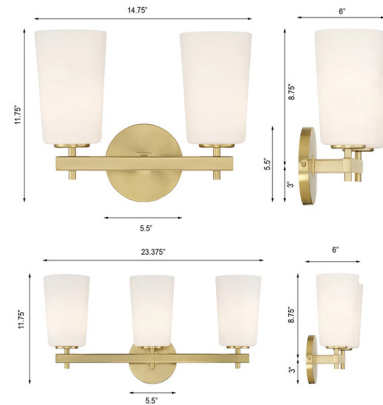

Description

The Colton Bathroom Vanity Light adds a timeless look to your interior space. The smooth steel frame is topped with clean glass, casting warm shadows across your room. May be mounted up or down.

Specifications

COLOR White
 BODY FINISH Aged Brass
 WATTAGE 200W
 DIMMER Standard 120V
 DIMENSIONS 14.75"W x 11.5"H x 6"D
 BULB NOT INCLUDED 2 x A19/Medium (E26)/100W/120V Incandescent
 OTHER BULB OPTIONS 2 x A19/Medium (E26)/120V LED
 COUNTRY OF ORIGIN China

Technical Information

PRODUCT DIMENSIONS Backplate: 5.5" Diameter

Shown in aged brass / white

CLICK TO VIEW PRODUCT

Notes: