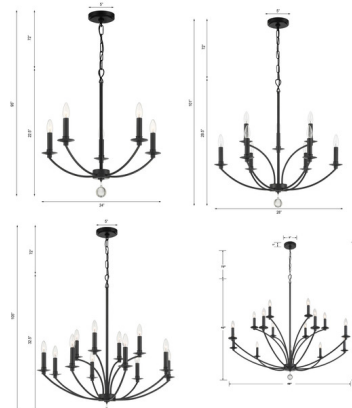

By Crystorama

Description

The Mila Chandelier brings a traditional minimalism to your space. The swooping steel arms are topped with candleholders. A crystal globe hangs from the bottom, for a hint of glam.

Specifications

COLOR N/A
BODY FINISH Black
WATTAGE 300W
DIMMER Standard 120V
DIMENSIONS 24"W x 24"H
BULB NOT INCLUDED 5 x B10/Candelabra (E12)/60W/120V Incandescent
OTHER BULB OPTIONS 5 x B10/Candelabra (E12)/120V LED
COUNTRY OF ORIGIN China

Technical Information

PRODUCT DIMENSIONS Adjustable Chain Length: 72"

Shown in black

CLICK TO VIEW PRODUCT

Notes: