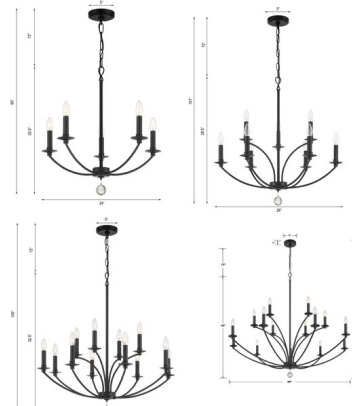

Description

The Mila Chandelier brings a traditional minimalism to your space. The swooping steel arms are topped with candleholders. A crystal globe hangs from the bottom, for a hint of glam.

Specifications

COLOR	N/A
BODY FINISH	Black
WATTAGE	300W
DIMMER	Standard 120V
DIMENSIONS	24"W x 24"H
BULB NOT INCLUDED	5 x B10/Candelabra (E12)/60W/120V Incandescent
OTHER BULB OPTIONS	5 x B10/Candelabra (E12)/120V LED
COUNTRY OF ORIGIN	China

Technical Information

PRODUCT DIMENSIONS	Adjustable Chain Length: 72"
--------------------	------------------------------

Shown in black

CLICK TO VIEW PRODUCT

Notes: