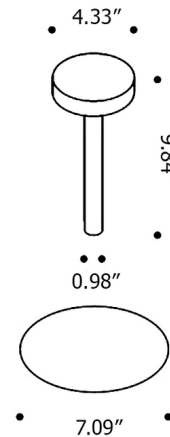

### Description

The TeTaTeT Flute Portable Table Lamp will add a touch of ambiance to transform any table into a meeting place. The round head of the lamp houses a rechargeable battery and LED light source that allows the lamp to be placed wherever additional lighting is needed. Thanks to the transparent methacrylate column, the light source appears to float in mid-air. A magnet in the bottom of the stem allows the lamp to be easily attached to the round metal baseplate. Includes rechargeable battery and USB-C. On/off touch switch located on lamp head. NOTE: This is a floor model and limited to quantity on hand.

### Specifications

|                       |                     |
|-----------------------|---------------------|
| COLOR                 | Matte White         |
| BODY FINISH           | Clear               |
| WATTAGE               | 2W                  |
| DIMMER                | N/A                 |
| DIMENSIONS            | 4.33"W x 9.84"H     |
| INTEGRATED LED MODULE | 1 x LED/2W/120V LED |
| COUNTRY OF ORIGIN     | Italy               |