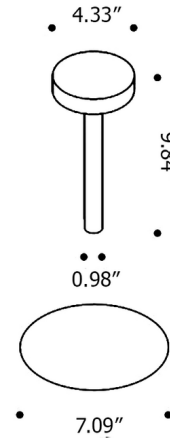

CLICK TO VIEW PRODUCT

Notes: