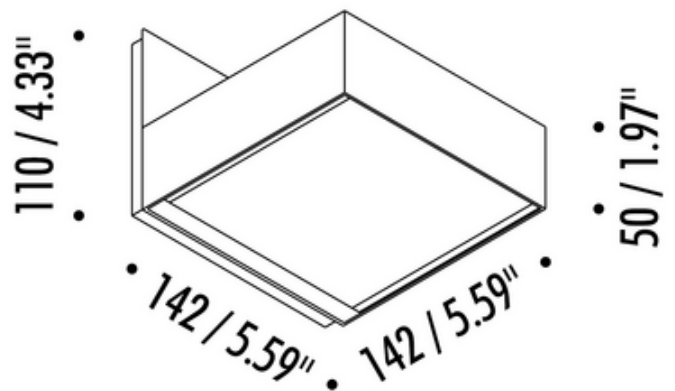

**DESIGNER**

Alberto Zattin

**BRAND**

Davide Groppi

**DESCRIPTION**

The Toast Wall Sconce is composed purely geometric form, a simple square used to house the integrated LED light source. Glass diffusers on the top and bottom of the fixture allow Toast to cast light both upwards and downwards simultaneously. Includes backplate in White finish to cover standard US junction box (not pictured).

*Shown in: Brushed Chrome*

<b>SHADE COLOR</b>	N/A
<b>BODY FINISH</b>	Brushed Chrome
<b>WATTAGE</b>	12W
<b>DIMMER</b>	Not Dimmable
<b>DIMENSIONS</b>	5.59"W x 4.33"H x 5.59"D
<b>INTEGRATED LED MODULE</b>	
<b>LAMP</b>	1 x LED/12W/120V LED

*Technical Information*

<b>LUMINOUS FLUX</b>	743 lumens
<b>LUMENS/WATT</b>	61.92
<b>LAMP COLOR</b>	2700K
<b>COLOR RENDERING</b>	90 CRI

**SPEC #** GPI1168022

COMPANY	PROJECT	FIXTURE TYPE	APPROVED BY	DATE