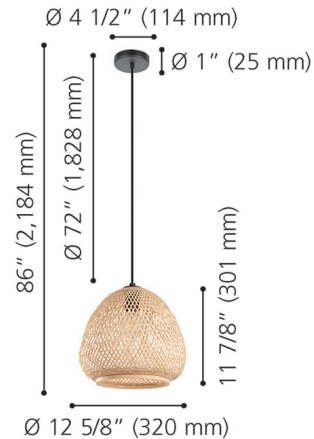

CLICK TO VIEW PRODUCT

Notes: