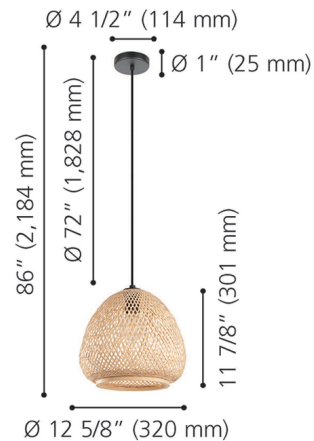

By Eglo

Description

Add warmth to your living areas with the Dembleby Pendant. This pendant features a dome shaped light wood shade surrounding a single bulb. The design of this shade means the light offers a stunning effect when lit and would make a striking addition to any room. Suspended on a black cable that is fully adjustable for various hanging positions.

Shown in black / natural

Specifications

COLOR	Natural
BODY FINISH	Black
WATTAGE	9W
DIMMER	Standard 120V
DIMENSIONS	12.625"W x 86"H x 12.625"D
BULB NOT INCLUDED	1 x A19/Medium (E26)/9W/120V LED
OTHER BULB OPTIONS	1 x A19/Medium (E26)/120V LED
COUNTRY OF ORIGIN	China