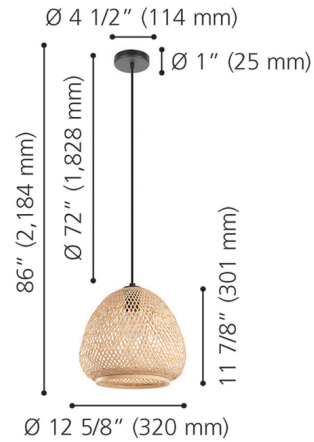

CLICK TO VIEW PRODUCT

Notes: