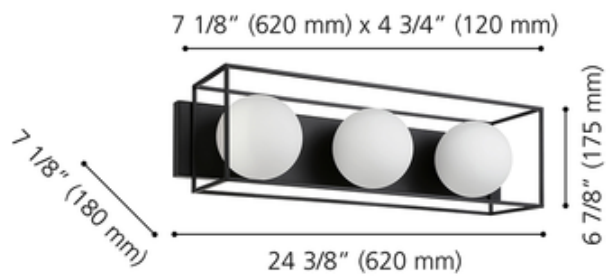

Technical Information

LUMINOUS FLUX	1290 lumens
LUMENS/WATT	21.50
LAMP COLOR	4000K Warm Dim

SPEC # EGLI168040

COMPANY	PROJECT	FIXTURE TYPE	APPROVED BY	DATE