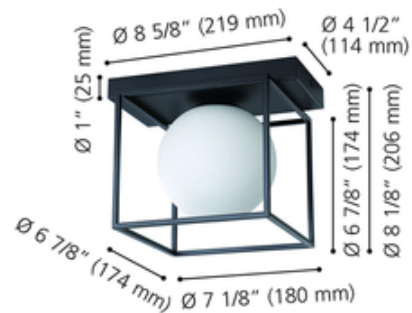

Shown in: Matte Black / White

Technical Information

LUMINOUS FLUX	1290 lumens
LUMENS/WATT	21.50
LAMP COLOR	4000K Warm Dim

SPEC # EGLI168040

COMPANY	PROJECT	FIXTURE TYPE	APPROVED BY	DATE