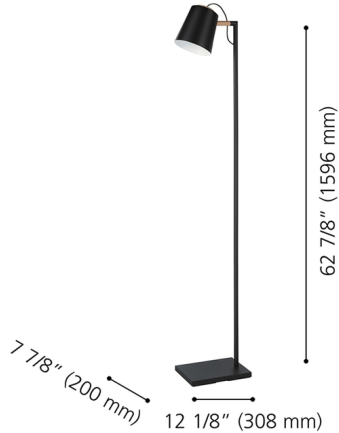

Lightology

lightology.com
866-954-4489
07-09-26

Project: _____

Company: _____

Location: _____ Fixture Type: _____

SPEC #: **EGL1168041**

Approved On: _____ Approved By: _____

Lacey Floor Lamp By Eglo

Description

The Lacey Floor Lamp features a structured black finish with a natural wood accent. The metal shade is adjustable and has a structured black exterior and white interior finish. On/off foot switch.

Specifications

COLOR	White
BODY FINISH	Black
WATTAGE	40W
DIMMER	N/A
DIMENSIONS	12.13"W x 62.88"H x 7.88"D
BULB NOT INCLUDED	1 x A19/Medium (E26)/40W/120V Incandescent
OTHER BULB OPTIONS	1 x A19/Medium (E26)/120V LED
COUNTRY OF ORIGIN	China

Notes:

Shown in black / white

CLICK TO VIEW PRODUCT