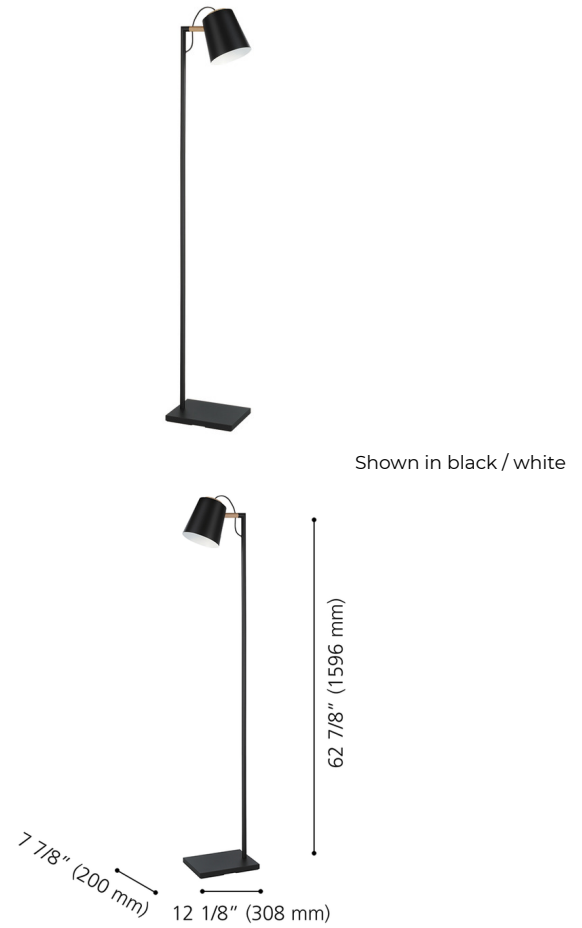

Lightology

lightology.com
866-954-4489
04-25-26

Project: _____

Company: _____

Location: _____ Fixture Type: _____

SPEC #: **EGL1168041**

Approved On: _____ Approved By: _____

Lacey Floor Lamp By Eglo

Description

The Lacey Floor Lamp features a structured black finish with a natural wood accent. The metal shade is adjustable and has a structured black exterior and white interior finish. On/off foot switch.

Specifications

COLOR	White
BODY FINISH	Black
WATTAGE	40W
DIMMER	N/A
DIMENSIONS	12.13"W x 62.88"H x 7.88"D
BULB NOT INCLUDED	1 x A19/Medium (E26)/40W/120V Incandescent
OTHER BULB OPTIONS	1 x A19/Medium (E26)/120V LED
COUNTRY OF ORIGIN	China