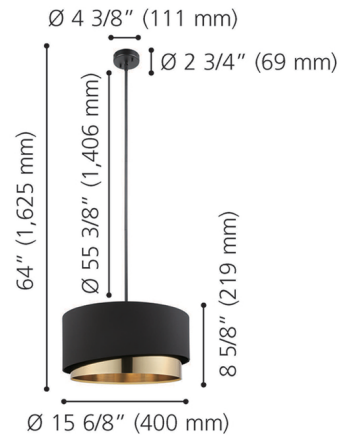

### Specifications

COLOR . . . . . Black / Gold  
BODY FINISH . . . . . Black  
WATTAGE . . . . . 60W  
DIMMER . . . . . Standard 120V  
DIMENSIONS . . . . . 15.75"W x 8.66"H  
BULB NOT INCLUDED . . . . . 1 x A19/Medium (E26)/60W/120V Incandescent  
OTHER BULB OPTIONS . . . . . 1 x A19/Medium (E26)/120V LED  
COUNTRY OF ORIGIN . . . . . China

### Technical Information

PRODUCT DIMENSIONS . . . . . Downrod Lengths: (2) 3", (2) 6"and (3) 12" included.

Shown in black / black / gold

CLICK TO VIEW PRODUCT

Notes: