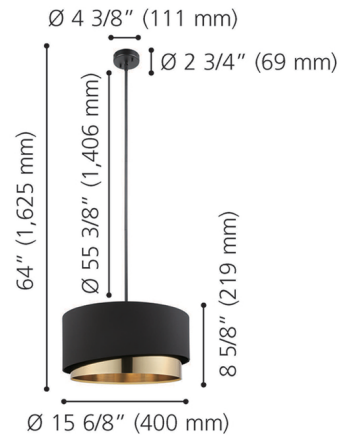

CLICK TO VIEW PRODUCT

Notes: