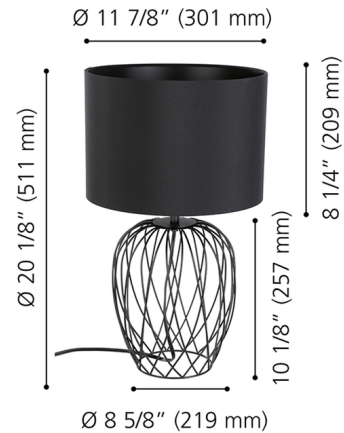

### Description

The Nimlet Table Lamp features a captivating geometric pieced design in a frame made of metal in a black finish. Topped with a black or white fabric drum shade, this lamp creates a stylish light source for any room in your home. On/off switch on cord.

### Specifications

COLOR	Black
BODY FINISH	Black
WATTAGE	60W
DIMMER	N/A
DIMENSIONS	11.8"W x 20.2"H x 11.8"D
BULB NOT INCLUDED	1 x A19/Medium (E26)/60W/120V Incandescent
OTHER BULB OPTIONS	1 x A19/Medium (E26)/120V LED
COUNTRY OF ORIGIN	China