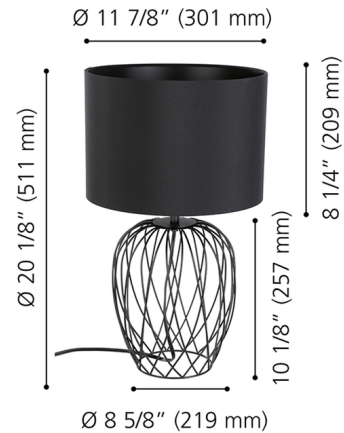

Shown in black / black

CLICK TO VIEW PRODUCT

Notes: