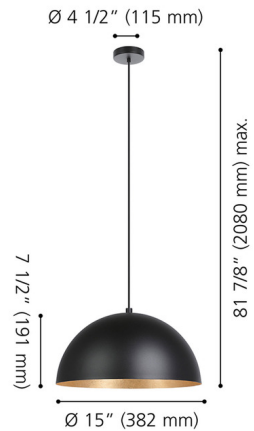

Lightology

lightology.com
866-954-4489
06-12-26

Project: _____

Company: _____

Location: _____ Fixture Type: _____

SPEC #: **EGL168049**

Approved On: _____ Approved By: _____

Rafaelino Pendant with Straight Cord By Eglo

Description

The Rafaelino Single Light Pendant features a dome-shaped metal shade with a structured black exterior and gold leaf interior finish. The dome-shaped structure both decorates and illuminates any room.

Shown in black / black / gold

Specifications

COLOR	Black / Gold
BODY FINISH	Black
WATTAGE	9W
DIMMER	Standard 120V
DIMENSIONS	15"W x 7.5"H x 15"D
BULB NOT INCLUDED	1 x A19/Medium (E26)/9W/120V LED
OTHER BULB OPTIONS	1 x A19/Medium (E26)/60W/120V Incandescent
COUNTRY OF ORIGIN	China