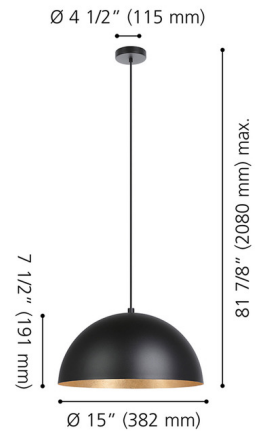

Lightology

lightology.com
866-954-4489
04-23-26

Project: _____
Company: _____
Location: _____ Fixture Type: _____
SPEC #: **EGL1168049**
Approved On: _____ Approved By: _____

Rafaelino Pendant with Straight Cord By Eglo

Description

The Rafaelino Single Light Pendant features a dome-shaped metal shade with a structured black exterior and gold leaf interior finish. The dome-shaped structure both decorates and illuminates any room.

Shown in black / black / gold

Specifications

COLOR	Black / Gold
BODY FINISH	Black
WATTAGE	9W
DIMMER	Standard 120V
DIMENSIONS	15"W x 7.5"H x 15"D
BULB NOT INCLUDED	1 x A19/Medium (E26)/9W/120V LED
OTHER BULB OPTIONS	1 x A19/Medium (E26)/60W/120V Incandescent
COUNTRY OF ORIGIN	China