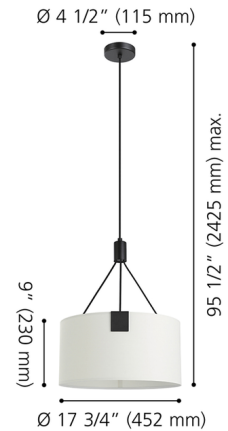

Shown in black / white

CLICK TO VIEW PRODUCT

Notes: