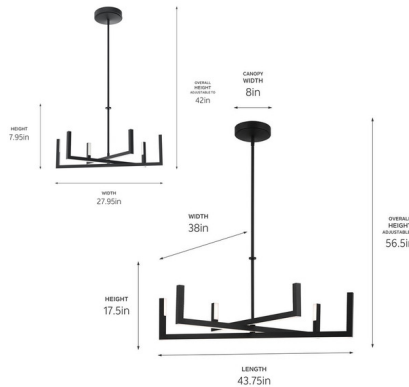

Description

The Priam Chandelier by Elan Lighting is a modern chandelier with a sculptural and minimalist design. It features layered and nested arms in fine steel frames that use the simple geometry of pure, right angles. These arms can be rotated to suit your needs and achieve your desired look, from round to oval to linear.

Shown in matte black

Specifications

COLOR	N/A
BODY FINISH	Matte Black
WATTAGE	243W
DIMMER	Low Voltage Electronic
DIMENSIONS	27.95"W x 7.95"H
INTEGRATED LED MODULE	6 x LED/40.5W/120V LED

Technical Information

PRODUCT DIMENSIONS	Downrods Included: 2x6", 2x12"
COLOR RENDERING	90 CRI
LAMP COLOR	3000K
LUMENS/WATT	45.68
LUMINOUS FLUX	1850 lumens

CLICK TO VIEW PRODUCT

Notes: