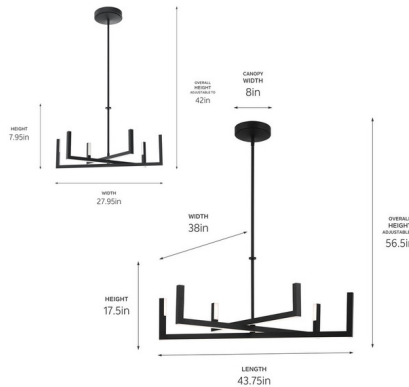

Shown in matte black