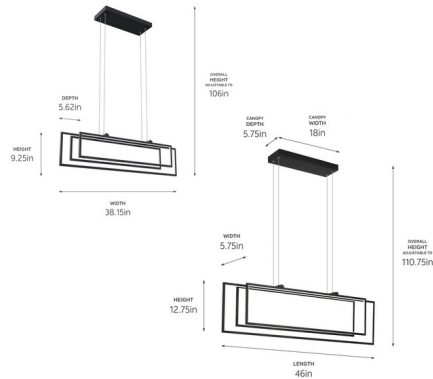

### Description

The Jestin Linear Chandelier by Elan Lighting is a contemporary chandelier featuring a minimalist, geometric design. The chandelier has a rectangular frame with three cylindrical glass shades suspended from it. The shades house integrated LED bulbs that provide bright, energy-efficient light.

### Specifications

COLOR	N/A
BODY FINISH	Matte Black
WATTAGE	108W
DIMMER	Low Voltage Electronic
DIMENSIONS	38.15"L x 5.62"W x 9.25"H
INTEGRATED LED MODULE	3 x LED/36W/120V LED

### Technical Information

PRODUCT DIMENSIONS	Cord Length: 96"
COLOR RENDERING	90 CRI
LAMP COLOR	3000K
LUMENS/WATT	100.00
LUMINOUS FLUX	3600 lumens

Shown in matte black

CLICK TO VIEW PRODUCT

Notes: