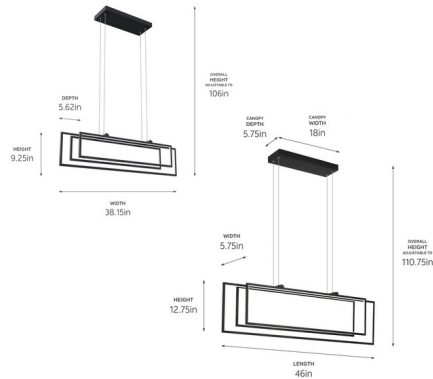

Shown in matte black

CLICK TO VIEW PRODUCT

Notes: