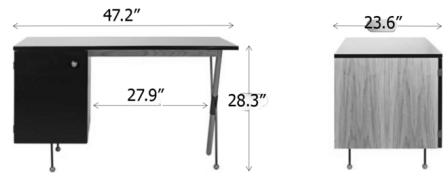

By Gubi

Description

Originally conceived in 1952 by Swedish designer Greta M. Grossman, the 62 Desk received its name as it was considered to be ten years ahead of its time. The desk is constructed from walnut veneer, glossy black laminate, and powder coated steel, an elegant pairing of materials that emphasizes the desk's asymmetric form. 62's legs are capped with walnut orbs that provide a geometric visual accent.

Shown in black / walnut

Specifications

COLOR	Walnut
BODY FINISH	Black
WATTAGE	N/A
DIMMER	N/A
DIMENSIONS	47.24\"W x 28.35\"H x 23.62\"D
BULB	N/A
COUNTRY OF ORIGIN	China

CLICK TO VIEW PRODUCT

Notes: