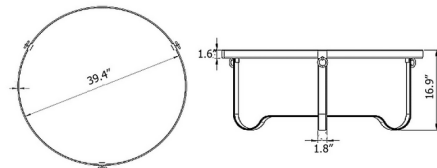

Shown in black leather / transparent

Specifications

COLOR	Transparent
BODY FINISH	Black Leather
WATTAGE	N/A
DIMMER	N/A
DIMENSIONS	27.55"W x 16.9"H
BULB	N/A
COUNTRY OF ORIGIN	Italy

CLICK TO VIEW PRODUCT

Notes: