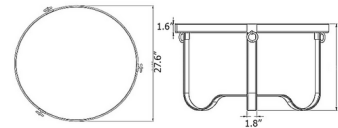

Shown in black leather / transparent

Specifications

COLOR	Transparent
BODY FINISH	Black Leather
WATTAGE	N/A
DIMMER	N/A
DIMENSIONS	27.55"W x 16.9"H
BULB	N/A
COUNTRY OF ORIGIN	Italy

CLICK TO VIEW PRODUCT

Notes: