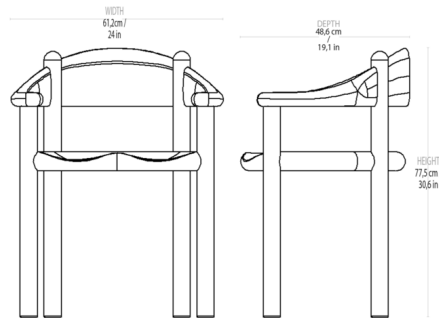

By Gubi

Description

With natural materials and organic curves, the Daumiller Armchair exudes mid-century Scandinavian style. The chair is constructed from lacquered pine with an ergonomically sculpted seat and back that enhance its retro appeal.

Shown in golden pine

Specifications

COLOR	N/A
BODY FINISH	Golden Pine
WATTAGE	N/A
DIMMER	N/A
DIMENSIONS	24"W x 30.6"H x 19.1"D
BULB	N/A
COUNTRY OF ORIGIN	China

CLICK TO VIEW PRODUCT

Notes: