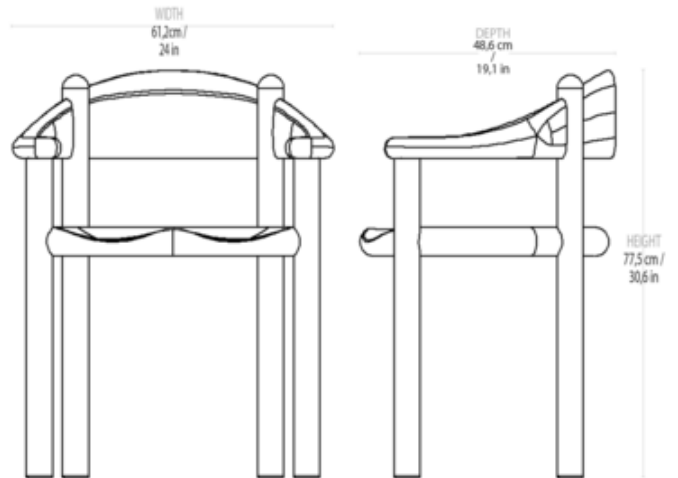

*Shown in: Golden Pine*

<b>COLOR</b>	N/A
<b>BODY FINISH</b>	Golden Pine
<b>WATTAGE</b>	N/A
<b>DIMMER</b>	N/A
<b>DIMENSIONS</b>	24"W x 30.6"H x 19.1"D
<b>LAMP</b>	N/A

**SPEC #** GUB1168242

COMPANY

PROJECT

FIXTURE TYPE