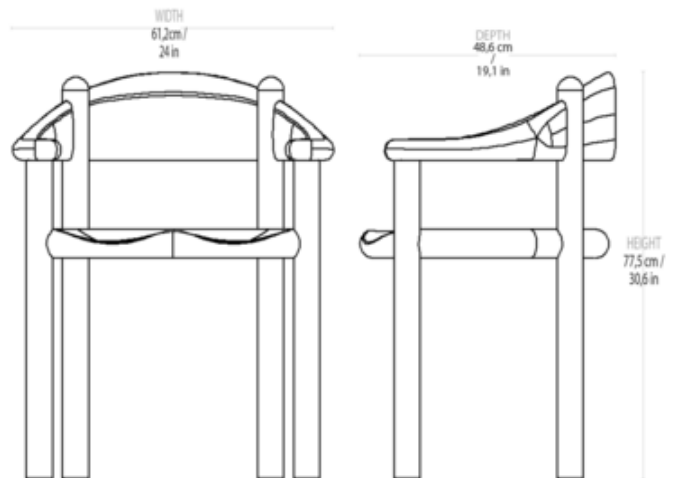

*Shown in: Golden Pine*

<b>COLOR</b>	N/A
<b>BODY FINISH</b>	Golden Pine
<b>WATTAGE</b>	N/A
<b>DIMMER</b>	N/A
<b>DIMENSIONS</b>	24"W x 30.6"H x 19.1"D
<b>LAMP</b>	N/A

**SPEC #**

GUB1168242

COMPANY

PROJECT

FIXTURE TYPE