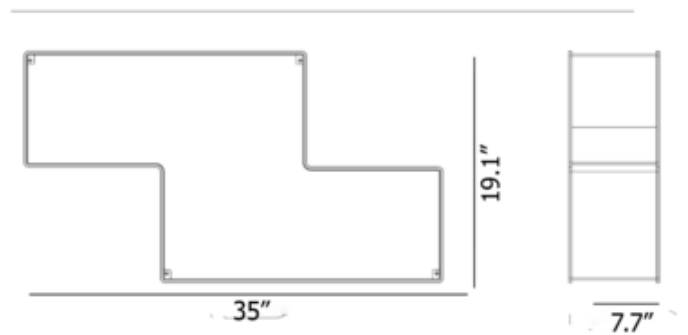

DESIGNER

Mathieu Mategot

BRAND

Gubi

DESCRIPTION

Originally created by Mathieu Mategot in 1955, the Dedal Wall Shelf consists of metal tubes and perforated metal sheets. Although simplistic in shape on its own, geometric patterns can be created by juxtaposing multiple shelves. Mategot's timeless design will complement both modern and retro-inspired interiors.

Shown in: Cream

COLOR	N/A
BODY FINISH	Cream
WATTAGE	N/A
DIMMER	N/A
DIMENSIONS	35"W x 19.1"H x 7.7"D
LAMP	N/A

SPEC #

GUB1168243

COMPANY

PROJECT

FIXTURE TYPE

APPROVED BY