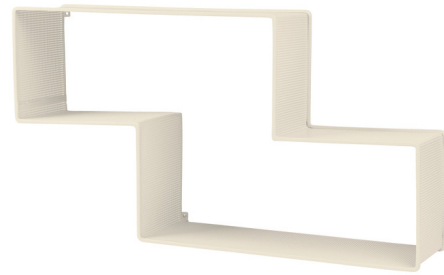

Lightology

lightology.com
866-954-4489
06-04-26

Project: _____

Company: _____

Location: _____ Fixture Type: _____

SPEC #: **GUB1168243**

Approved On: _____ Approved By: _____

Dedal Wall Shelf

By Gubi

Description

Originally created by Mathieu Mategot in 1955, the Dedal Wall Shelf consists of metal tubes and perforated metal sheets. Although simplistic in shape on its own, geometric patterns can be created by juxtaposing multiple shelves. Mategot's timeless design will complement both modern and retro-inspired interiors.

Shown in cream

Specifications

COLOR	N/A
BODY FINISH	Cream
WATTAGE	N/A
DIMMER	N/A
DIMENSIONS	35"W x 19.1"H x 7.7"D
BULB	N/A
COUNTRY OF ORIGIN	China

CLICK TO VIEW PRODUCT

Notes: