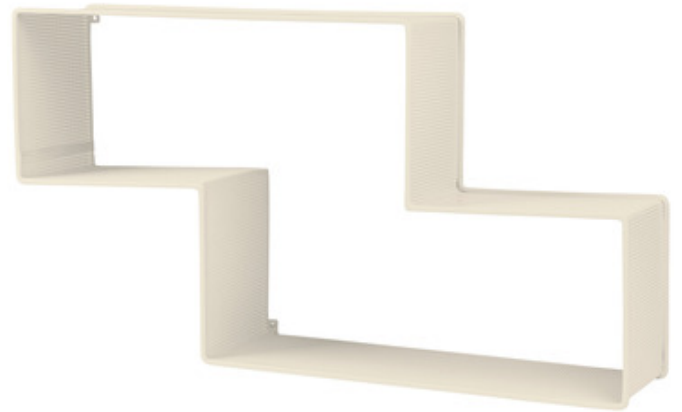

DESIGNER

Mathieu Mategot

BRAND

Gubi

DESCRIPTION

Originally created by Mathieu Mategot in 1955, the Dedal Wall Shelf consists of metal tubes and perforated metal sheets. Although simplistic in shape on its own, geometric patterns can be created by juxtaposing multiple shelves. Mategot's timeless design will complement both modern and retro-inspired interiors.

Shown in: Cream

COLOR	N/A
BODY FINISH	Cream
WATTAGE	N/A
DIMMER	N/A
DIMENSIONS	35"W x 19.1"H x 7.7"D
LAMP	N/A

SPEC #

GUB1168243

COMPANY

PROJECT

FIXTURE TYPE

APPROVED BY