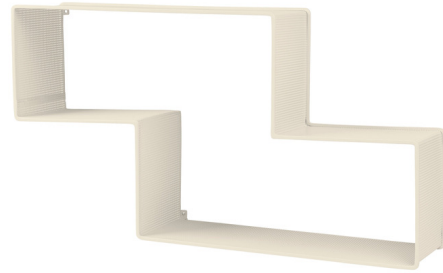

Lightology

lightology.com
866-954-4489
04-15-26

Project: _____

Company: _____

Location: _____ Fixture Type: _____

SPEC #: **GUB1168243**

Approved On: _____ Approved By: _____

Dedal Wall Shelf

By Gubi

Description

Originally created by Mathieu Mategot in 1955, the Dedal Wall Shelf consists of metal tubes and perforated metal sheets. Although simplistic in shape on its own, geometric patterns can be created by juxtaposing multiple shelves. Mategot's timeless design will complement both modern and retro-inspired interiors.

Shown in cream

Specifications

COLOR	N/A
BODY FINISH	Cream
WATTAGE	N/A
DIMMER	N/A
DIMENSIONS	35"W x 19.1"H x 7.7"D
BULB	N/A
COUNTRY OF ORIGIN	China

CLICK TO VIEW PRODUCT

Notes: