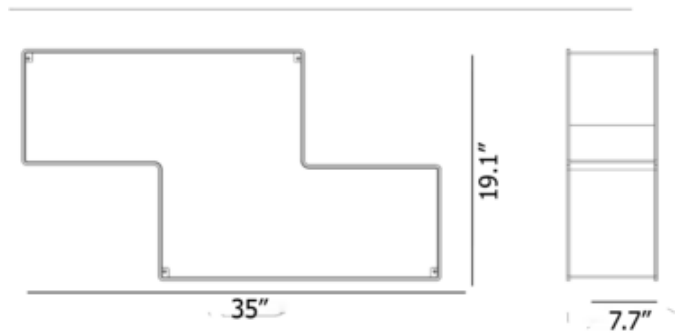

DESIGNER

Mathieu Mategot

BRAND

Gubi

DESCRIPTION

Originally created by Mathieu Mategot in 1955, the Dedal Wall Shelf consists of metal tubes and perforated metal sheets. Although simplistic in shape on its own, geometric patterns can be created by juxtaposing multiple shelves. Mategot's timeless design will complement both modern and retro-inspired interiors.

Shown in: Cream

COLOR	N/A
BODY FINISH	Cream
WATTAGE	N/A
DIMMER	N/A
DIMENSIONS	35"W x 19.1"H x 7.7"D
LAMP	N/A

SPEC #

GUB1168243

COMPANY

PROJECT

FIXTURE TYPE

APPROVED BY