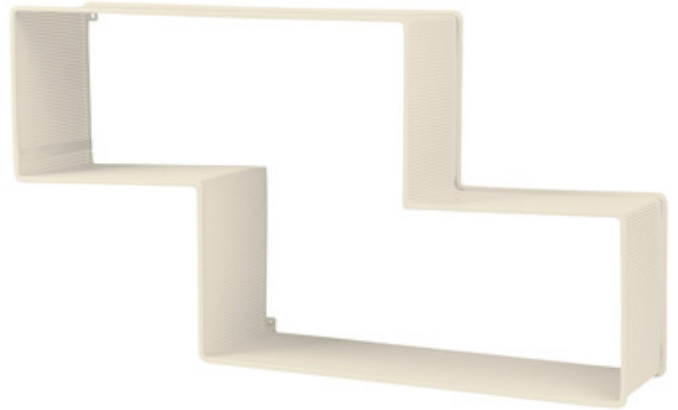

DESIGNER

Mathieu Mategot

BRAND

Gubi

DESCRIPTION

Originally created by Mathieu Mategot in 1955, the Dedal Wall Shelf consists of metal tubes and perforated metal sheets. Although simplistic in shape on its own, geometric patterns can be created by juxtaposing multiple shelves. Mategot's timeless design will complement both modern and retro-inspired interiors.

Shown in: Cream

COLOR	N/A
BODY FINISH	Cream
WATTAGE	N/A
DIMMER	N/A
DIMENSIONS	35"W x 19.1"H x 7.7"D
LAMP	N/A

SPEC #

GUB1168243

COMPANY

PROJECT

FIXTURE TYPE

APPROVED BY