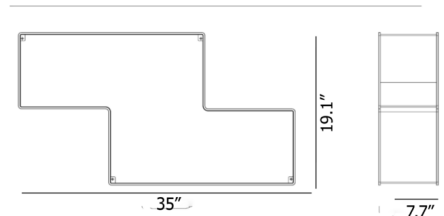

By Gubi

Description

Originally created by Mathieu Mategot in 1955, the Dedal Wall Shelf consists of metal tubes and perforated metal sheets. Although simplistic in shape on its own, geometric patterns can be created by juxtaposing multiple shelves. Mategot's timeless design will complement both modern and retro-inspired interiors.

Shown in cream

Specifications

COLOR	N/A
BODY FINISH	Cream
WATTAGE	N/A
DIMMER	N/A
DIMENSIONS	35"W x 19.1"H x 7.7"D
BULB	N/A
COUNTRY OF ORIGIN	China

CLICK TO VIEW PRODUCT

Notes: