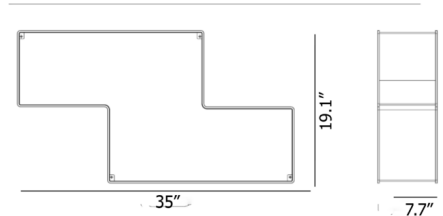

By Gubi

Description

Originally created by Mathieu Mategot in 1955, the Dedal Wall Shelf consists of metal tubes and perforated metal sheets. Although simplistic in shape on its own, geometric patterns can be created by juxtaposing multiple shelves. Mategot's timeless design will complement both modern and retro-inspired interiors.

Shown in cream

Specifications

COLOR	N/A
BODY FINISH	Cream
WATTAGE	N/A
DIMMER	N/A
DIMENSIONS	35"W x 19.1"H x 7.7"D
BULB	N/A
COUNTRY OF ORIGIN	China

CLICK TO VIEW PRODUCT

Notes: