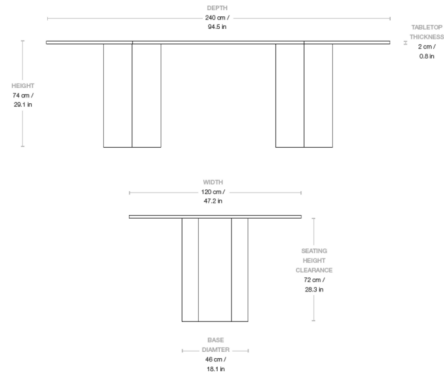

Lightology

lightology.com
866-954-4489
05-30-26

Project: _____
 Company: _____
 Location: _____ Fixture Type: _____
 SPEC #: **GUB1168249**
 Approved On: _____ Approved By: _____

Epic Elliptical Dining Table By Gubi

Description

Decorate your dining room with a striking statement piece in the Epic Elliptical Dining Table. This dining table boasts a large tabletop with hexagonal shaped bases, making for excellent stability. This luxurious dining table is inspired by ancient Roman columns and adds an instant flair to any modern home.

Shown in white travertine

Specifications

COLOR	N/A
BODY FINISH	White Travertine
WATTAGE	N/A
DIMMER	N/A
DIMENSIONS	94.5"W x 29.1"H x 47.2"D
BULB	N/A
COUNTRY OF ORIGIN	Italy

CLICK TO VIEW PRODUCT

Notes: