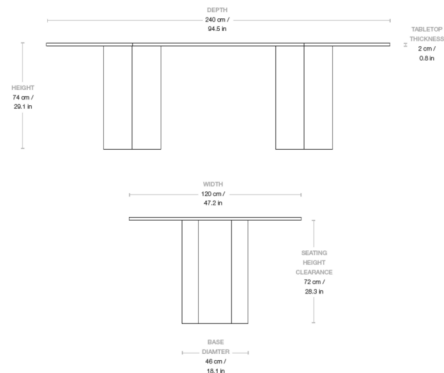

### Description

Decorate your dining room with a striking statement piece in the Epic Elliptical Dining Table. This dining table boasts a large tabletop with hexagonal shaped bases, making for excellent stability. This luxurious dining table is inspired by ancient Roman columns and adds an instant flair to any modern home.

### Specifications

COLOR	N/A
BODY FINISH	White Travertine
WATTAGE	N/A
DIMMER	N/A
DIMENSIONS	94.5"W x 29.1"H x 47.2"D
BULB	N/A
COUNTRY OF ORIGIN	Italy

CLICK TO VIEW PRODUCT

Notes: