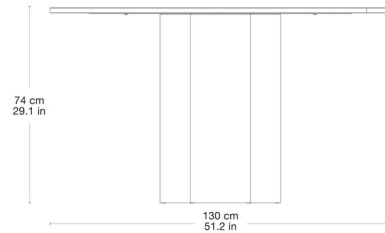

Description

Decorate your dining room with a luxurious focal point furniture piece in the GUBI Epic Round Dining Table. This dining table boasts a 51 inch diameter and is sculpted in a hexagonal shaped base, making for excellent stability. This luxurious dining table is inspired by ancient Roman columns and add an instant flair to any modern home. Make the most out of your meals and family time with this stunning dining room table from GUBI.

Shown in red travertine

Specifications

COLOR	N/A
BODY FINISH	Red Travertine
WATTAGE	N/A
DIMMER	N/A
DIMENSIONS	51.2"W x 29.1"H
BULB	N/A
COUNTRY OF ORIGIN	Italy

CLICK TO VIEW PRODUCT

Notes: