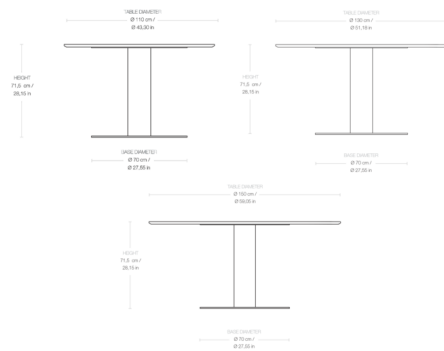

By Gubi

Description

The Gubi 2.0 Dining Table's shape was inspired by the geometric simplicity of the circle. Consisting of a circular tabletop and steel base joined by a sturdy cylinder, the table's minimal design is enhanced with the luxurious textures of wood or marble.

Shown in black / walnut

Specifications

COLOR	Walnut
BODY FINISH	Black
WATTAGE	N/A
DIMMER	N/A
DIMENSIONS	59.1"W x 28.34"H
BULB	N/A
COUNTRY OF ORIGIN	Italy

CLICK TO VIEW PRODUCT

Notes: