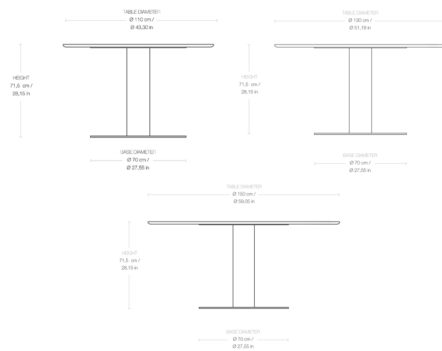

By Gubi

Description

The Gubi 2.0 Dining Table's shape was inspired by the geometric simplicity of the circle. Consisting of a circular tabletop and steel base joined by a sturdy cylinder, the table's minimal design is enhanced with the luxurious textures of wood or marble.

Shown in black / walnut

Specifications

COLOR Walnut
BODY FINISH Black
WATTAGE N/A
DIMMER N/A
DIMENSIONS 59.1"W x 28.34"H
BULB N/A
COUNTRY OF ORIGIN Italy

CLICK TO VIEW PRODUCT

Notes: