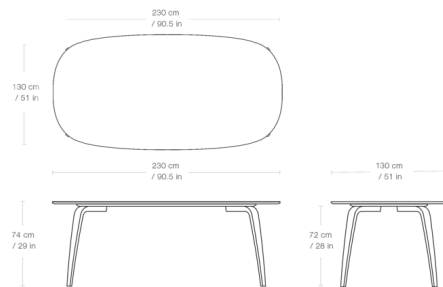

Lightology

lightology.com
866-954-4489
06-30-26

Project: _____

Company: _____

Location: _____ Fixture Type: _____

SPEC #: **GUB1168443**

Approved On: _____ Approved By: _____

Gubi Elliptical Dining Table

By Gubi

Description

The Gubi Elliptical Dining Table features a sleek, classic silhouette crafted from wood veneer and MDF. The table's rounded edges and curving legs offer a warm, organic expression that pairs beautifully with the natural wood grain of the wood veneer.

Shown in walnut / walnut

Specifications

COLOR	Walnut
BODY FINISH	Walnut
WATTAGE	N/A
DIMMER	N/A
DIMENSIONS	90.5"W x 29"H x 51"D
BULB	N/A
COUNTRY OF ORIGIN	Sweden

CLICK TO VIEW PRODUCT

Notes: