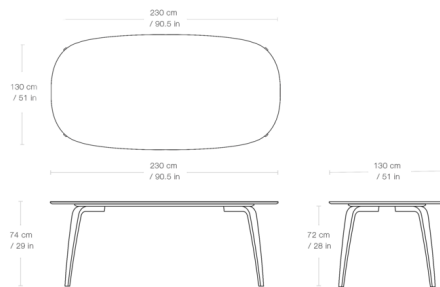

Shown in black stained ash / white carrera marble

Specifications

COLOR White Carrera Marble
BODY FINISH Black Stained Ash
WATTAGE N/A
DIMMER N/A
DIMENSIONS 90.5"W x 29"H x 51"D
BULB N/A
COUNTRY OF ORIGIN Italy