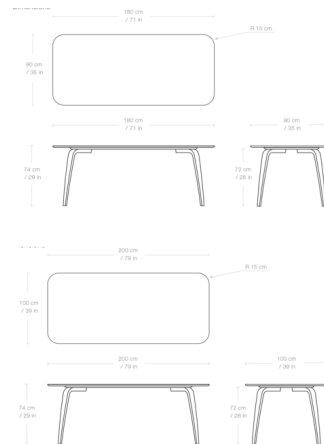

Description

The Gubi Rectangular Dining Table features a sleek, classic silhouette crafted from wood veneer and MDF. The table's rounded edges and curving legs offer a warm, organic expression that pairs beautifully with the natural textures of the wood veneer or marble tabletops. Note: Grey Emperador and Black Marquina marble tabletop options are available only in the 78.7 inch wide size.

Shown in black stained ash / black stained ash

Specifications

COLOR	Black Stained Ash
BODY FINISH	Black Stained Ash
WATTAGE	N/A
DIMMER	N/A
DIMENSIONS	70.87"W x 28.74"H x 35.43"D
BULB	N/A
COUNTRY OF ORIGIN	Sweden