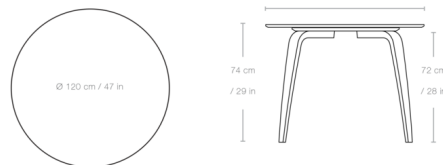

### Specifications

COLOR	Walnut
BODY FINISH	Walnut
WATTAGE	N/A
DIMMER	N/A
DIMENSIONS	47.24"W x 28.74"H
BULB	N/A
COUNTRY OF ORIGIN	Sweden

CLICK TO VIEW PRODUCT

Notes: