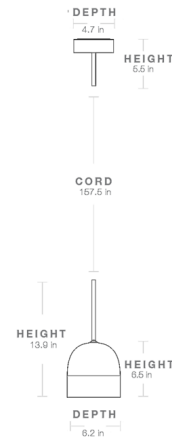

Specifications

COLOR Bone China
BODY FINISH Gunmetal
WATTAGE 8W
DIMMER N/A
DIMENSIONS 6.2"W x 13.9"H x 6.2"D
BULB NOT INCLUDED 1 x B10/Candelabra (E12)/8W/120V LED
COUNTRY OF ORIGIN China

Shown in gunmetal / bone china