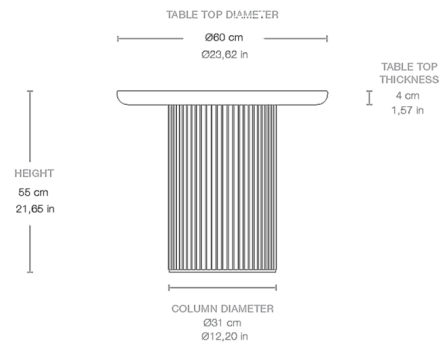

Lightology

lightology.com
866-954-4489
07-01-26

Project: _____

Company: _____

Location: _____ Fixture Type: _____

SPEC #: **GUB1168518**

Approved On: _____ Approved By: _____

Moon Lounge Table

Shown in black stained oak / brown-black oak veneer

Specifications

COLOR	Brown-Black Oak Veneer
BODY FINISH	Black Stained Oak
WATTAGE	N/A
DIMMER	N/A
DIMENSIONS	23.62"W x 21.65"H
BULB	N/A
COUNTRY OF ORIGIN	Denmark