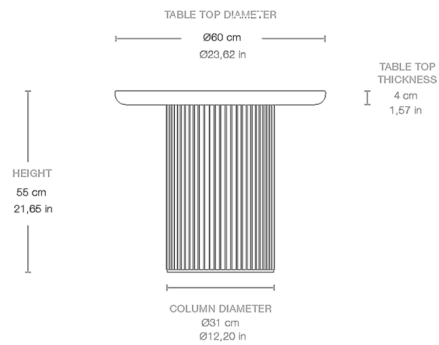

Lightology

lightology.com
866-954-4489
04-22-26

Project: _____
Company: _____
Location: _____ Fixture Type: _____
SPEC #: **GUB1168518**
Approved On: _____ Approved By: _____

Moon Lounge Table By Gubi

Description

Shown in black stained oak / brown-black oak veneer

Specifications

COLOR	Brown-Black Oak Veneer
BODY FINISH	Black Stained Oak
WATTAGE	N/A
DIMMER	N/A
DIMENSIONS	23.62"W x 21.65"H
BULB	N/A
COUNTRY OF ORIGIN	Denmark