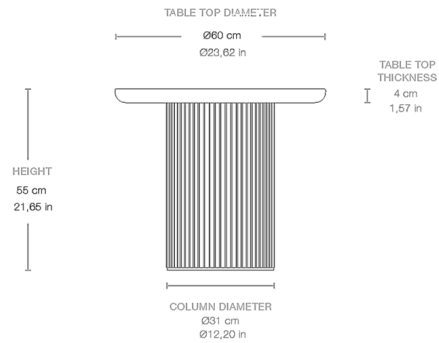

Lightology

lightology.com
866-954-4489
04-21-26

Project: _____

Company: _____

Location: _____ Fixture Type: _____

SPEC #: **GUB1168518**

Approved On: _____ Approved By: _____

Moon Lounge Table

Shown in black stained oak / brown-black oak veneer

Specifications

COLOR	Brown-Black Oak Veneer
BODY FINISH	Black Stained Oak
WATTAGE	N/A
DIMMER	N/A
DIMENSIONS	23.62"W x 21.65"H
BULB	N/A
COUNTRY OF ORIGIN	Denmark