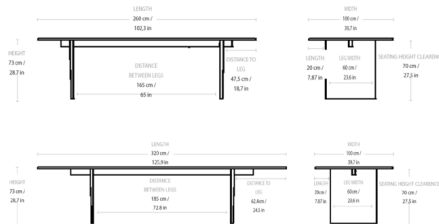

### Specifications

COLOR	N/A
BODY FINISH	Oak
WATTAGE	N/A
DIMMER	N/A
DIMENSIONS	102.3"W x 28.7"H x 39.7"D
BULB	N/A
COUNTRY OF ORIGIN	Latvia

CLICK TO VIEW PRODUCT

Notes: