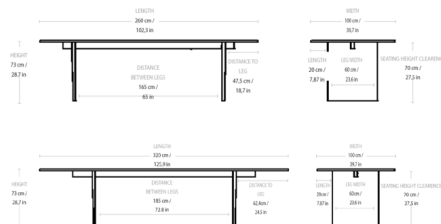

By Gubi

Description

The shape of the Private Dining Table was inspired by the elegant simplicity of antique Japanese furniture. The oak veneer covered table consists of two vertical legs joined by a horizontal tabletop for a sturdy build that is light in appearance. Private's expert craftsmanship and versatile design make it suitable for a variety of applications and interior styles.

Shown in oak

Specifications

COLOR	N/A
BODY FINISH	Oak
WATTAGE	N/A
DIMMER	N/A
DIMENSIONS	102.3"W x 28.7"H x 39.7"D
BULB	N/A
COUNTRY OF ORIGIN	Latvia

CLICK TO VIEW PRODUCT

Notes: