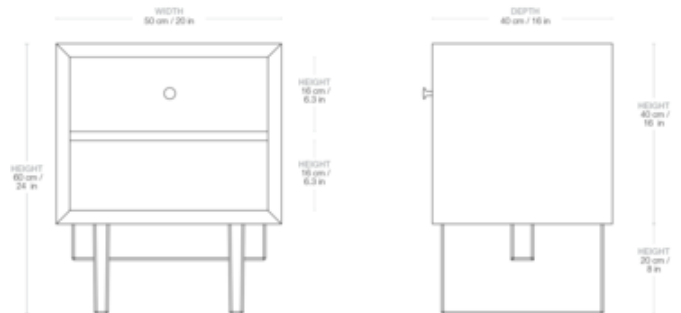

DESIGNER Space Copenhagen
BRAND Gubi

DESCRIPTION

The shape of the Private Side Table was inspired by the elegant simplicity of antique Japanese furniture. The oak veneer covered table consists of a rectangular body atop two vertical legs for a sturdy build that is light in appearance. Private's expert craftsmanship and versatile design make it suitable for a variety of applications and interior styles.

Shown in: Black Stained Oak

COLOR N/A
BODY FINISH Black Stained Oak
WATTAGE N/A
DIMMER N/A
DIMENSIONS 15.75"L x 19.69"W x 23.62"H
LAMP N/A

SPEC # CUB1168531

COMPANY	PROJECT	FIXTURE TYPE	APPROVED BY	DATE