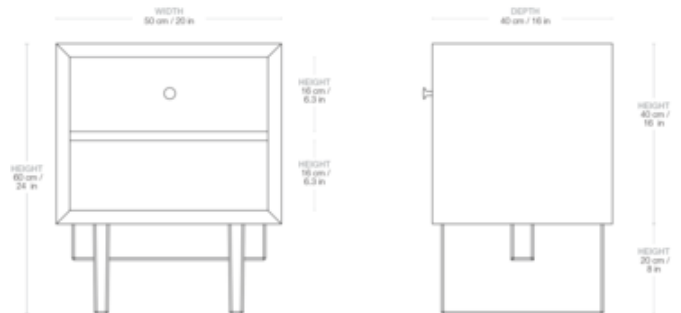

DESIGNER Space Copenhagen

BRAND Gubi

DESCRIPTION

The shape of the Private Side Table was inspired by the elegant simplicity of antique Japanese furniture. The oak veneer covered table consists of a rectangular body atop two vertical legs for a sturdy build that is light in appearance. Private's expert craftsmanship and versatile design make it suitable for a variety of applications and interior styles.

Shown in: Black Stained Oak

COLOR	N/A
BODY FINISH	Black Stained Oak
WATTAGE	N/A
DIMMER	N/A
DIMENSIONS	15.75"L x 19.69"W x 23.62"H
LAMP	N/A

SPEC # CUB1168531

COMPANY	PROJECT	FIXTURE TYPE	APPROVED BY	DATE