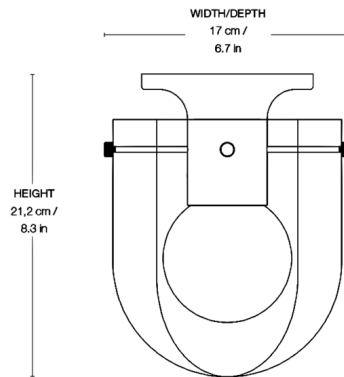

By Gubi

Description

The Seine Ceiling Light's mouth-blown, patterned glass shade and interior glass globe softens and blurs light to create a dreamy ambiance.

Designed to emulate the appearance of light in water, the shade's cloverleaf shape and ridged glass aid in refracting light. The shade is available with transparent Smoke glass or a pinkish Coral color with a sandblasted interior to create a cloudy effect.

Shown in antique brass / coral

Specifications

COLOR	Coral
BODY FINISH	Antique Brass
WATTAGE	4W
DIMMER	Standard 120V
DIMENSIONS	6.7"W x 8.3"H
BULB NOT INCLUDED	1 x JCD/G9/4W/120V LED
COUNTRY OF ORIGIN	China