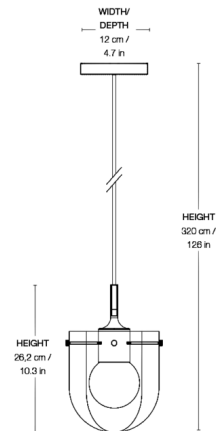

Shown in antique brass / coral

Specifications

COLOR	Coral
BODY FINISH	Antique Brass
WATTAGE	6W
DIMMER	N/A
DIMENSIONS	6.3"W x 10.3"H
BULB NOT INCLUDED	1 x JCD/G9/6W/120V LED
COUNTRY OF ORIGIN	China

CLICK TO VIEW PRODUCT