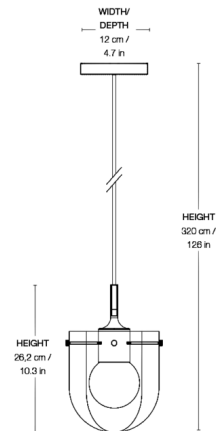

Shown in antique brass / smoke

Specifications

COLOR	Smoke
BODY FINISH	Antique Brass
WATTAGE	6W
DIMMER	N/A
DIMENSIONS	6.3"W x 10.3"H
BULB NOT INCLUDED	1 x JCD/G9/6W/120V LED
COUNTRY OF ORIGIN	China

CLICK TO VIEW PRODUCT