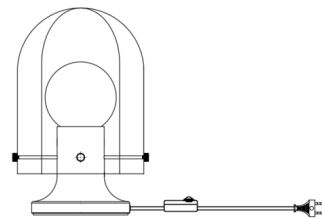

### Description

The Seine Table Lamp's mouth-blown, patterned glass shade softens and blurs light to create a dreamy ambiance. Designed to emulate the appearance of light in water, the shade's cloverleaf shape and ridged glass aid in refracting light. The shade is available with transparent Smoke glass or a pinkish Coral color with a sandblasted interior to create a cloudy effect. Rotary dimmer switch located on cord.

Shown in antique brass / coral

WIDTH/DEPTH  
17 cm /  
6.7 in

HEIGHT  
26,2 cm /  
10.3 in

### Specifications

COLOR	Coral
BODY FINISH	Antique Brass
WATTAGE	4W
DIMMER	N/A
DIMENSIONS	6.3"W x 10.3"H
BULB NOT INCLUDED	1 x JCD/G9/4W/120V LED
COUNTRY OF ORIGIN	China

CLICK TO VIEW PRODUCT

Notes: