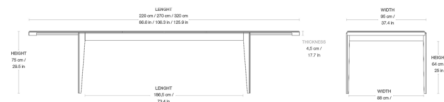

### Description

The S-Table Extendable Dining Table is a practical and versatile piece that will add a functional accent to any interior. The table, including the extending mechanism, is crafted from wood veneer and solid wood, with gently tapered legs and a rectangular tabletop. When extended, The table opens across the center and slides apart to create space for the insert leaves, which are conveniently stored beneath the tabletop when not in use.

### Specifications

COLOR	N/A
BODY FINISH	Oak
WATTAGE	N/A
DIMMER	N/A
DIMENSIONS	86.6"W x 29.53"H x 37.4"D
BULB	N/A
COUNTRY OF ORIGIN	Italy

CLICK TO VIEW PRODUCT

Notes: