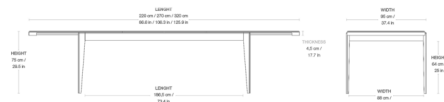

Lightology

lightology.com
866-954-4489
04-25-26

Project: _____

Company: _____

Location: _____ Fixture Type: _____

SPEC #: **GUB1168551**

Approved On: _____ Approved By: _____

S-Table Extendable Dining Table

By Gubi

Description

The S-Table Extendable Dining Table is a practical and versatile piece that will add a functional accent to any interior. The table, including the extending mechanism, is crafted from wood veneer and solid wood, with gently tapered legs and a rectangular tabletop. When extended, The table opens across the center and slides apart to create space for the insert leaves, which are conveniently stored beneath the tabletop when not in use.

Shown in oak

Specifications

COLOR	N/A
BODY FINISH	Oak
WATTAGE	N/A
DIMMER	N/A
DIMENSIONS	86.6"W x 29.53"H x 37.4"D
BULB	N/A
COUNTRY OF ORIGIN	Italy

CLICK TO VIEW PRODUCT

Notes: