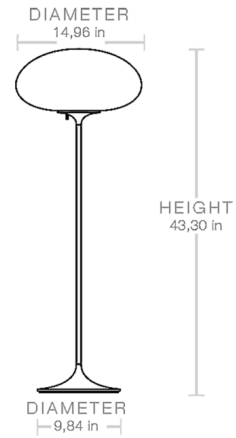

Lightology

lightology.com
866-954-4489
04-09-26

Project: _____

Company: _____

Location: _____ Fixture Type: _____

SPEC #: **GUB1168552**

Approved On: _____ Approved By: _____

Stemlite Floor Lamp

By Gubi

Description

Originally designed by Bill Curry in 1962, the Stemlite lamp series was the first total look lamp, which replaced the traditional base-and-shade design with a single, self-contained unit. The Stemlite Floor Lamp is Gubi's take on remastering this classic design for the modern era. Featuring a frosted glass diffuser atop a slim stem, Stemlite will add a touch of mid-century style to any interior. Rotary dimmer switch located beneath shade.

Shown in black chrome / frosted

Specifications

COLOR	Frosted
BODY FINISH	Black Chrome
WATTAGE	12W
DIMMER	Included
DIMENSIONS	14.96"W x 43.3"H
BULB NOT INCLUDED	1 x A19/Medium (E26)/12W/120V LED
COUNTRY OF ORIGIN	China