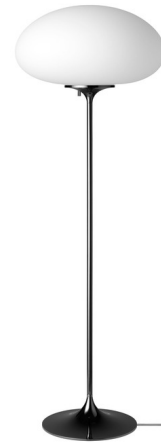

Lightology

lightology.com
866-954-4489
04-09-26

Project: _____

Company: _____

Location: _____ Fixture Type: _____

SPEC #: **GUB1168552**

Approved On: _____ Approved By: _____

Stemlite Floor Lamp

By Gubi

Description

Originally designed by Bill Curry in 1962, the Stemlite lamp series was the first total look lamp, which replaced the traditional base-and-shade design with a single, self-contained unit. The Stemlite Floor Lamp is Gubi's take on remastering this classic design for the modern era. Featuring a frosted glass diffuser atop a slim stem, Stemlite will add a touch of mid-century style to any interior. Rotary dimmer switch located beneath shade.

Shown in black chrome / frosted

Specifications

COLOR	Frosted
BODY FINISH	Black Chrome
WATTAGE	12W
DIMMER	Included
DIMENSIONS	14.96"W x 43.3"H
BULB NOT INCLUDED	1 x A19/Medium (E26)/12W/120V LED
COUNTRY OF ORIGIN	China