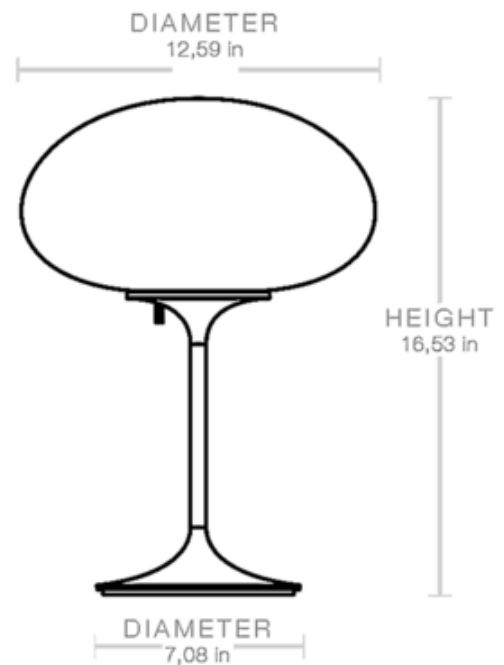

DESIGNER

Bill Curry

BRAND

Gubi

DESCRIPTION

Originally designed by Bill Curry in 1962, the Stemlite lamp series was the first total look lamp, which replaced the traditional base-and-shade design with a single, self-contained unit. The Stemlite Table Lamp is Gubi's take on remastering this classic design for the modern era. Featuring a frosted glass diffuser atop a slim stem, Stemlite will add a touch of mid-century style to any interior. Rotary dimmer switch located beneath shade.

Shown in: Pebble Grey / Frosted

SHADE COLOR	Frosted
BODY FINISH	Pebble Grey
WATTAGE	12W
DIMMER	N/A
DIMENSIONS	12.6"W x 16.5"H
BULB NOT INCLUDED	
LAMP	1 x A19/Medium (E26)/12W/120V LED

SPEC #

GUB1168560

COMPANY