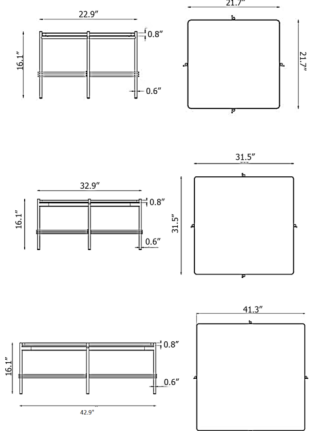

By Gubi

Description

The TS Square Coffee Table has a sculptural sophistication that will instantly add to the aesthetic of any contemporary space. A square marble table top is placed on the TS's slender, lacquered metal legs with crossing details giving off an art-deco vibe.

Shown in black / grey emperor marble

Specifications

COLOR	Grey Emperor Marble
BODY FINISH	Black
WATTAGE	N/A
DIMMER	N/A
DIMENSIONS	22.9\"W x 16.14\"H x 22.9\"D
BULB	N/A
COUNTRY OF ORIGIN	Italy

CLICK TO VIEW PRODUCT