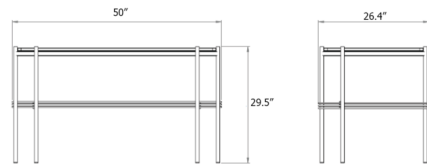

Shown in black / green guatemala marble

Specifications

COLOR	Green Guatemala Marble
BODY FINISH	Black
WATTAGE	N/A
DIMMER	N/A
DIMENSIONS	50"W x 29.5"H x 26.4"D
BULB	N/A
COUNTRY OF ORIGIN	Italy

CLICK TO VIEW PRODUCT