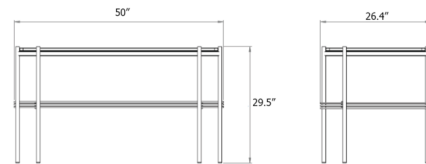

Shown in black / grey emperador marble

Specifications

COLOR	Grey Emperador Marble
BODY FINISH	Black
WATTAGE	N/A
DIMMER	N/A
DIMENSIONS	50"W x 29.5"H x 26.4"D
BULB	N/A
COUNTRY OF ORIGIN	Italy

CLICK TO VIEW PRODUCT