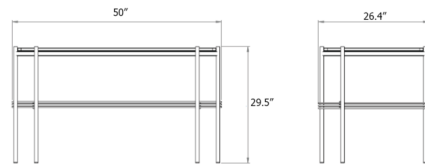

Shown in black / white carrera marble

Specifications

COLOR	White Carrera Marble
BODY FINISH	Black
WATTAGE	N/A
DIMMER	N/A
DIMENSIONS	50"W x 29.5"H x 26.4"D
BULB	N/A
COUNTRY OF ORIGIN	Italy

CLICK TO VIEW PRODUCT