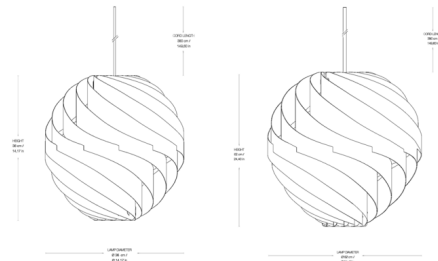

### Specifications

COLOR	Alabaster White
BODY FINISH	White
WATTAGE	10W
DIMMER	Standard 120V
DIMENSIONS	14.2"W x 14.2"H
BULB NOT INCLUDED	1 x A19/Medium (E26)/10W/120V LED
COUNTRY OF ORIGIN	China

CLICK TO VIEW PRODUCT