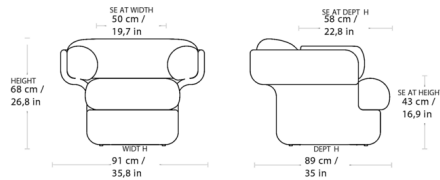

Shown in rattan / outdoor lorkey 40

Specifications

COLOR	Outdoor Lorkey 40
BODY FINISH	Rattan
WATTAGE	N/A
DIMMER	N/A
DIMENSIONS	35,83"W x 26,77"H x 35,04"D
BULB	N/A
COUNTRY OF ORIGIN	Lithuania

CLICK TO VIEW PRODUCT