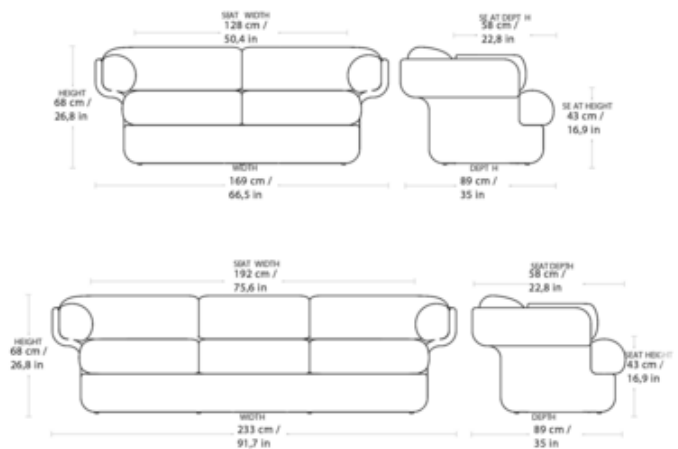

*Shown in: Rattan / Outdoor Lorkey 40*

<b>COLOR</b>	Outdoor Lorkey 40
<b>BODY FINISH</b>	Rattan
<b>WATTAGE</b>	N/A
<b>DIMMER</b>	N/A
<b>DIMENSIONS</b>	66.54"W x 26.77"H x 35.04"D
<b>LAMP</b>	N/A
 <b>SPEC #</b>	 GUB1168596