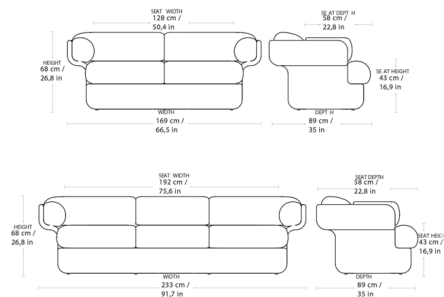

Specifications

COLOR	Outdoor Lorkey 40
BODY FINISH	Rattan
WATTAGE	N/A
DIMMER	N/A
DIMENSIONS	66.54"W x 26.77"H x 35.04"D
BULB	N/A
COUNTRY OF ORIGIN	Lithuania

CLICK TO VIEW PRODUCT

Notes: