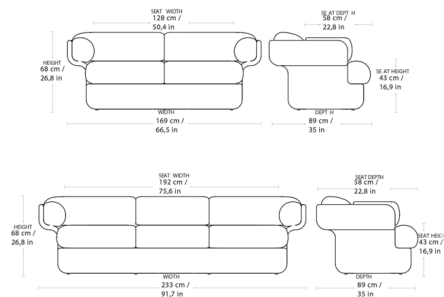

### Specifications

COLOR	Outdoor Lorkey 40
BODY FINISH	Rattan
WATTAGE	N/A
DIMMER	N/A
DIMENSIONS	66.54"W x 26.77"H x 35.04"D
BULB	N/A
COUNTRY OF ORIGIN	Lithuania

CLICK TO VIEW PRODUCT

Notes: