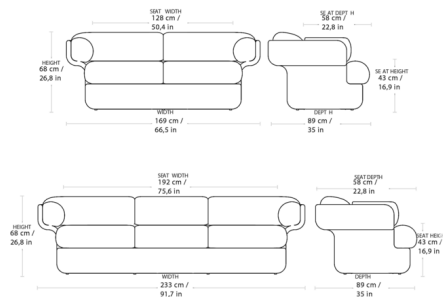

### Specifications

COLOR	Belsuede Special 133
BODY FINISH	Rattan
WATTAGE	N/A
DIMMER	N/A
DIMENSIONS	66.54"W x 26.77"H x 35.04"D
BULB	N/A
COUNTRY OF ORIGIN	Lithuania

CLICK TO VIEW PRODUCT

Notes: