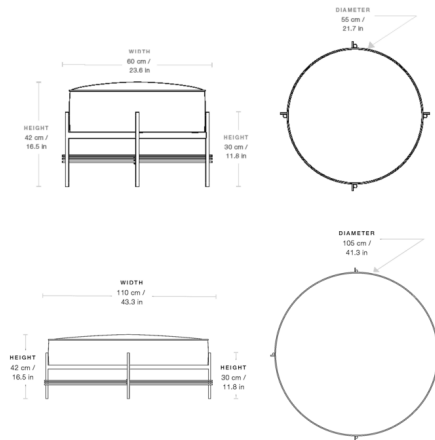

### Specifications

COLOR	Remix 612
BODY FINISH	Black
WATTAGE	N/A
DIMMER	N/A
DIMENSIONS	23.62"W x 16.54"H x 23.62"D
BULB	N/A
COUNTRY OF ORIGIN	Lithuania

CLICK TO VIEW PRODUCT

Notes: