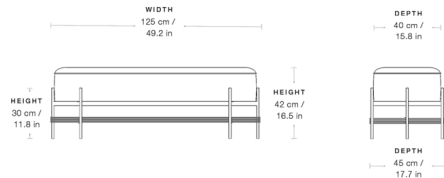

### Specifications

COLOR	Dandy 502
BODY FINISH	Black
WATTAGE	N/A
DIMMER	N/A
DIMENSIONS	49.21"W x 16.54"H x 15.8"D
BULB	N/A
COUNTRY OF ORIGIN	Lithuania

CLICK TO VIEW PRODUCT

Notes: