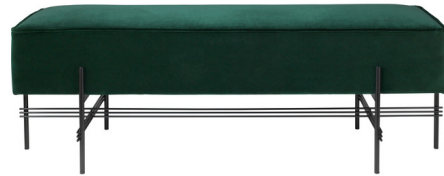

Lightology

lightology.com
866-954-4489
04-22-26

Project: _____

Company: _____

Location: _____ Fixture Type: _____

SPEC #: **GUB1168610**

Approved On: _____ Approved By: _____

TS Rectangular Pouffe By Gubi

Description

The TS Rectangular Pouffe features a plush seat cushion supported by a sleek steel frame. The base's crisscrossing linear details create a geometric pattern with an Art Deco-inspired expression. Whether used as a bench in a hallway or as a footrest in the living room, the TS Pouffe will provide a sophisticated accent in any space.

Shown in black / dandy 502

Specifications

| | |
|-------------------|----------------------------|
| COLOR | Dandy 502 |
| BODY FINISH | Black |
| WATTAGE | N/A |
| DIMMER | N/A |
| DIMENSIONS | 49.21"W x 16.54"H x 15.8"D |
| BULB | N/A |
| COUNTRY OF ORIGIN | Lithuania |