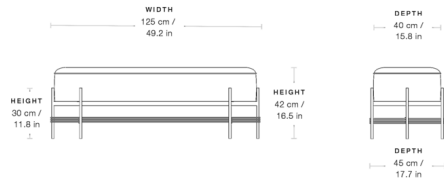

Shown in black / dandy 502

Specifications

| | |
|-------------------|----------------------------|
| COLOR | Dandy 502 |
| BODY FINISH | Black |
| WATTAGE | N/A |
| DIMMER | N/A |
| DIMENSIONS | 49.21"W x 16.54"H x 15.8"D |
| BULB | N/A |
| COUNTRY OF ORIGIN | Lithuania |