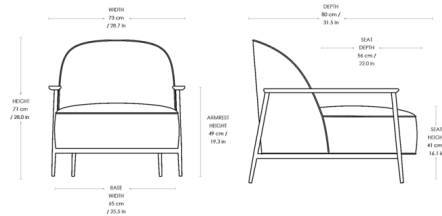

Description

The Sejour Armchair pairs a slender metal and wood frame with a generously sized, upholstered seat to create an intriguing contrast of shape, weight, and material. The deep seat makes for a comfortable resting place that will beautifully complement casual, contemporary spaces.

Shown in black / walnut / mica 66030

Specifications

COLOR	Mica 66030
BODY FINISH	Black / Walnut
WATTAGE	N/A
DIMMER	N/A
DIMENSIONS	28.74"W x 27.95"H x 31.5"D
BULB	N/A
COUNTRY OF ORIGIN	Poland

CLICK TO VIEW PRODUCT