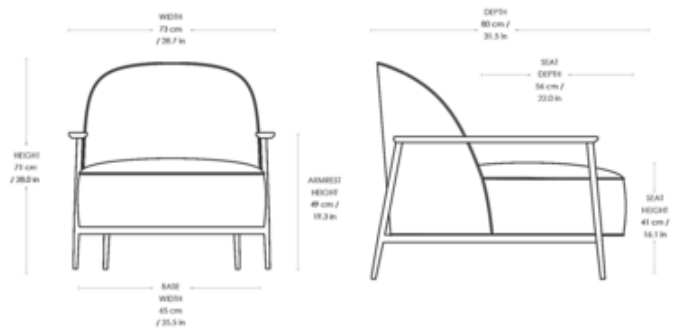

COMPANY	PROJECT	FIXTURE TYPE	APPROVED BY	DATE