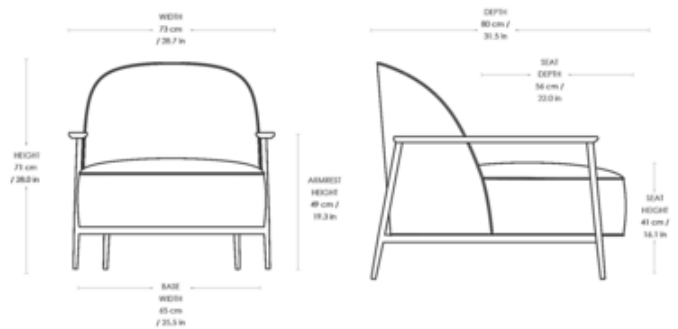

DESIGNER

GamFratesi

BRAND

Gubi

DESCRIPTION

The Sejour Armchair pairs a slender metal and wood frame with a generously sized, upholstered seat to create an intriguing contrast of shape, weight, and material. The deep seat makes for a comfortable resting place that will beautifully complement casual, contemporary spaces.

Shown in: Black / Walnut / Mica 66030

COLOR	Mica 66030
BODY FINISH	Black / Walnut
WATTAGE	N/A
DIMMER	N/A
DIMENSIONS	28.74"W x 27.95"H x 31.5"D
LAMP	N/A

SPEC # CUB1168612

COMPANY	PROJECT	FIXTURE TYPE	APPROVED BY	DATE