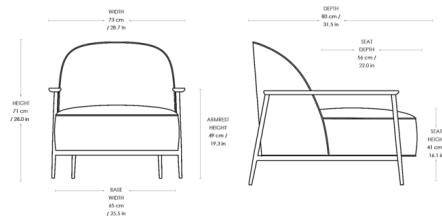

Description

The Sejour Armchair pairs a slender metal and wood frame with a generously sized, upholstered seat to create an intriguing contrast of shape, weight, and material. The deep seat makes for a comfortable resting place that will beautifully complement casual, contemporary spaces.

Shown in black / walnut / mica 66030

Specifications

COLOR	Mica 66030
BODY FINISH	Black / Walnut
WATTAGE	N/A
DIMMER	N/A
DIMENSIONS	28.74"W x 27.95"H x 31.5"D
BULB	N/A
COUNTRY OF ORIGIN	Poland

CLICK TO VIEW PRODUCT