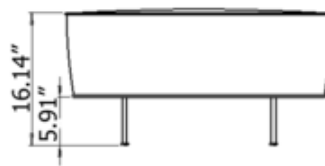

Shown in: Brass / Dandy 903

COLOR	Dandy 903
BODY FINISH	Brass
WATTAGE	N/A
DIMMER	N/A
DIMENSIONS	14.96"W x 16.14"H x 14.96"D
LAMP	N/A

SPEC # CUB1168617

COMPANY

PROJECT

FIXTURE TYPE

APPROVED BY

DATE