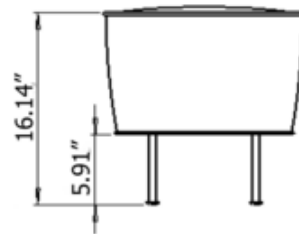

Shown in: Brass / Dandy 903

COLOR	Dandy 903
BODY FINISH	Brass
WATTAGE	N/A
DIMMER	N/A
DIMENSIONS	14.96"W x 16.14"H x 14.96"D
LAMP	N/A

SPEC # CUB1168617

COMPANY

PROJECT

FIXTURE TYPE

APPROVED BY

DATE