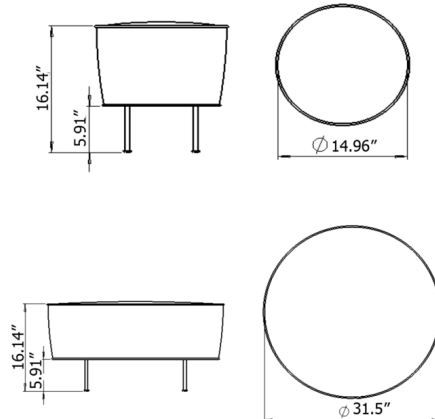

Shown in brass / dandy 903

Specifications

COLOR	Dandy 903
BODY FINISH	Brass
WATTAGE	N/A
DIMMER	N/A
DIMENSIONS	14.96"W x 16.14"H x 14.96"D
BULB	N/A
COUNTRY OF ORIGIN	Lithuania

CLICK TO VIEW PRODUCT

Notes: