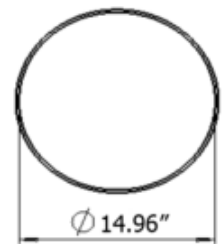

Shown in: Brass / Dandy 903

COLOR	Dandy 903
BODY FINISH	Brass
WATTAGE	N/A
DIMMER	N/A
DIMENSIONS	14.96"W x 16.14"H x 14.96"D
LAMP	N/A

SPEC # CUB1168617

COMPANY

PROJECT

FIXTURE TYPE

APPROVED BY

DATE