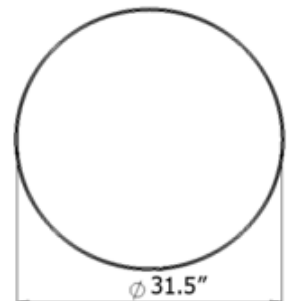

Shown in: Brass / Dandy 903

COLOR	Dandy 903
BODY FINISH	Brass
WATTAGE	N/A
DIMMER	N/A
DIMENSIONS	14.96"W x 16.14"H x 14.96"D
LAMP	N/A

SPEC # CUB1168617

COMPANY

PROJECT

FIXTURE TYPE

APPROVED BY

DATE