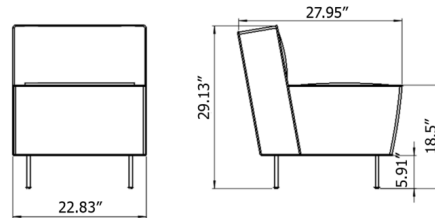

### Specifications

COLOR	Dandy 903
BODY FINISH	Brass
WATTAGE	N/A
DIMMER	N/A
DIMENSIONS	22.83\"W x 29.13\"H x 27.95\"D
BULB	N/A
COUNTRY OF ORIGIN	Lithuania

CLICK TO VIEW PRODUCT

Notes: