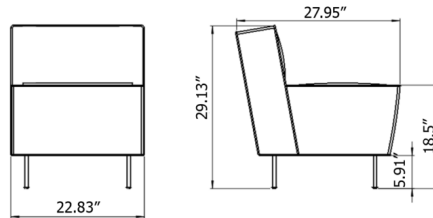

Shown in brass / dandy 903

Specifications

COLOR	Dandy 903
BODY FINISH	Brass
WATTAGE	N/A
DIMMER	N/A
DIMENSIONS	22.83"W x 29.13"H x 27.95"D
BULB	N/A
COUNTRY OF ORIGIN	Lithuania

CLICK TO VIEW PRODUCT

Notes: