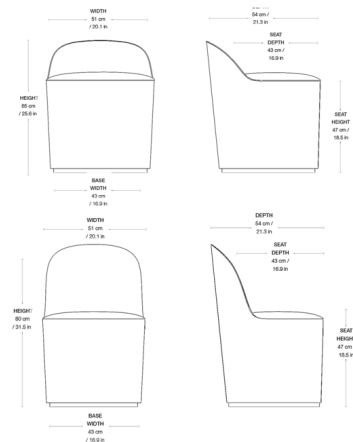

Lightology

lightology.com
866-954-4489
04-12-26

Project: _____

Company: _____

Location: _____ Fixture Type: _____

SPEC #: **GUB1168626**

Approved On: _____ Approved By: _____

Tail Dining Chair By Gubi

Description

Both sculptural and playful, the Tail Dining Chair features a rounded back inspired by the fanning feathers of a peacock's tail. Designed by the Danish-Italian duo GamFratesi, Tail combines the Danish principles of craftsmanship and refined forms with the artfully playful aesthetics of Italian modernism.

Shown in black / sunday 034

Specifications

COLOR	Sunday 034
BODY FINISH	Black
WATTAGE	N/A
DIMMER	N/A
DIMENSIONS	20.08"W x 25.59"H x 21.26"D
BULB	N/A
COUNTRY OF ORIGIN	Poland

CLICK TO VIEW PRODUCT

Notes: