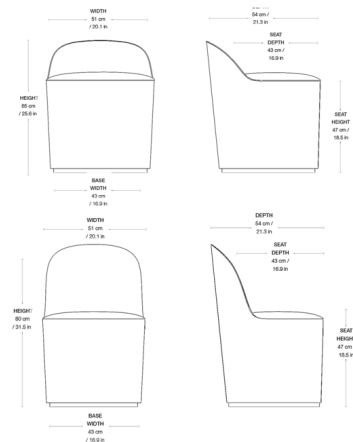

Lightology

lightology.com
866-954-4489
06-04-26

Project: _____

Company: _____

Location: _____ Fixture Type: _____

SPEC #: **GUB1168626**

Approved On: _____ Approved By: _____

Tail Dining Chair By Gubi

Description

Both sculptural and playful, the Tail Dining Chair features a rounded back inspired by the fanning feathers of a peacock's tail. Designed by the Danish-Italian duo GamFratesi, Tail combines the Danish principles of craftsmanship and refined forms with the artfully playful aesthetics of Italian modernism.

Shown in black / sunday 034

Specifications

COLOR	Sunday 034
BODY FINISH	Black
WATTAGE	N/A
DIMMER	N/A
DIMENSIONS	20.08"W x 25.59"H x 21.26"D
BULB	N/A
COUNTRY OF ORIGIN	Poland

CLICK TO VIEW PRODUCT

Notes: