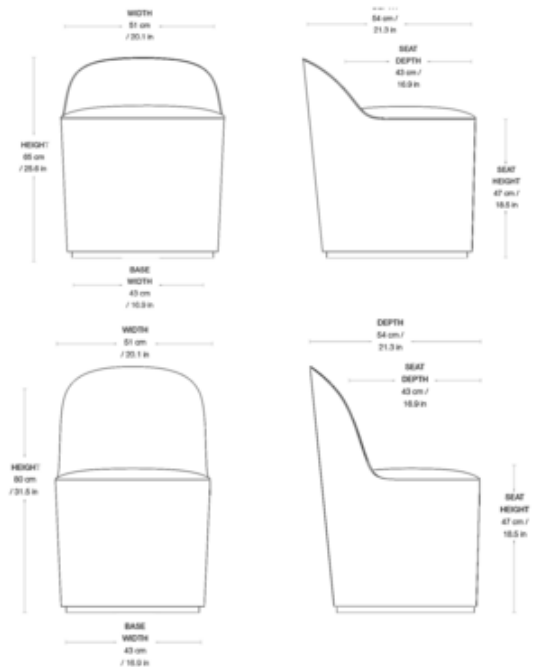

DESIGNER GamFratesi
BRAND Gubi

DESCRIPTION

Both sculptural and playful, the Tail Dining Chair features a rounded back inspired by the fanning feathers of a peacock's tail. Designed by the Danish-Italian duo GamFratesi, Tail combines the Danish principles of craftsmanship and refined forms with the artfully playful aesthetics of Italian modernism.

Shown in: Black / Sunday 034

COLOR	Sunday 034
BODY FINISH	Black
WATTAGE	N/A
DIMMER	N/A
DIMENSIONS	20.08"W x 25.59"H x 21.26"D
LAMP	N/A
 SPEC #	 GUB1168626

COMPANY	PROJECT	FIXTURE TYPE	APPROVED BY	DATE